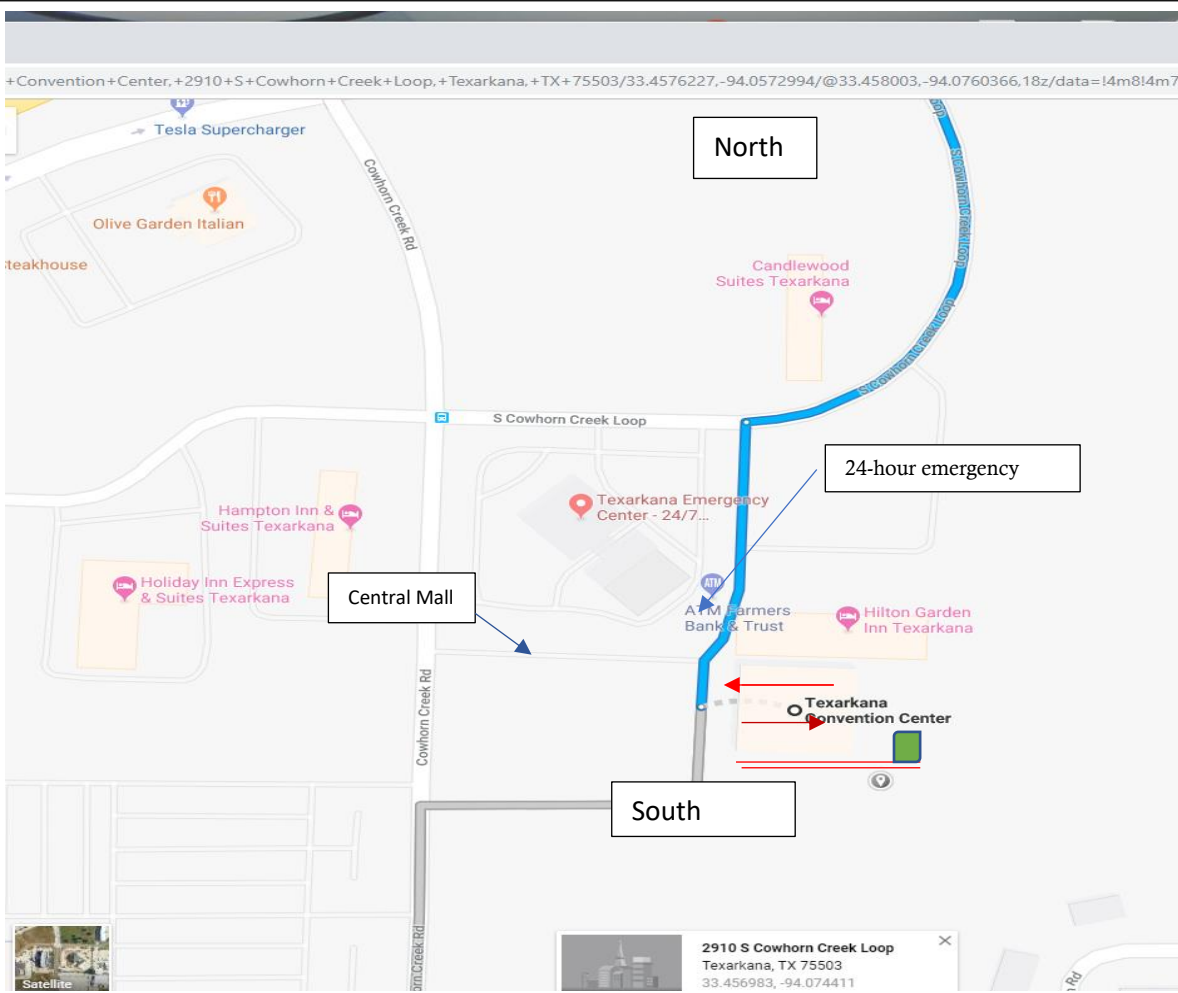

Alternate Parking  
For Friday September 27, 2018

Truck Parking is not permitted at the Convention Center until Saturday morning  
at that time follow the diagram below

Texarkana Travel Center  
1200 W Interstate 30  
Texarkana Texas 75503  
903-794-2114

Arkansas Travel Center – Rest Area  
10000 I – 30  
Texarkana AR 71854  
870-772-4301

Loves Truck Stop – Nash Texas  
451 Leary Road  
Texarkana Texas 75503

**Texarkana Convention Parking (No parking at the Hilton Garden Inn)**

To maximize the number of trucks that can park in the convention center Parking lot, enter in the south entrance, then pull to the second row of marked spots parallel to the road, Do NOT park in the first row as it is handicap. Park, end to end facing north or the Texarkana Emergency Center.

You can also park parallel; to the creek, with your cab facing the mall for the grand exit in Convoy Fashion on Sunday at 12:00 noon.

Green Square- no parking Double Red line, parallel to the creek -- arrows in and out of lot